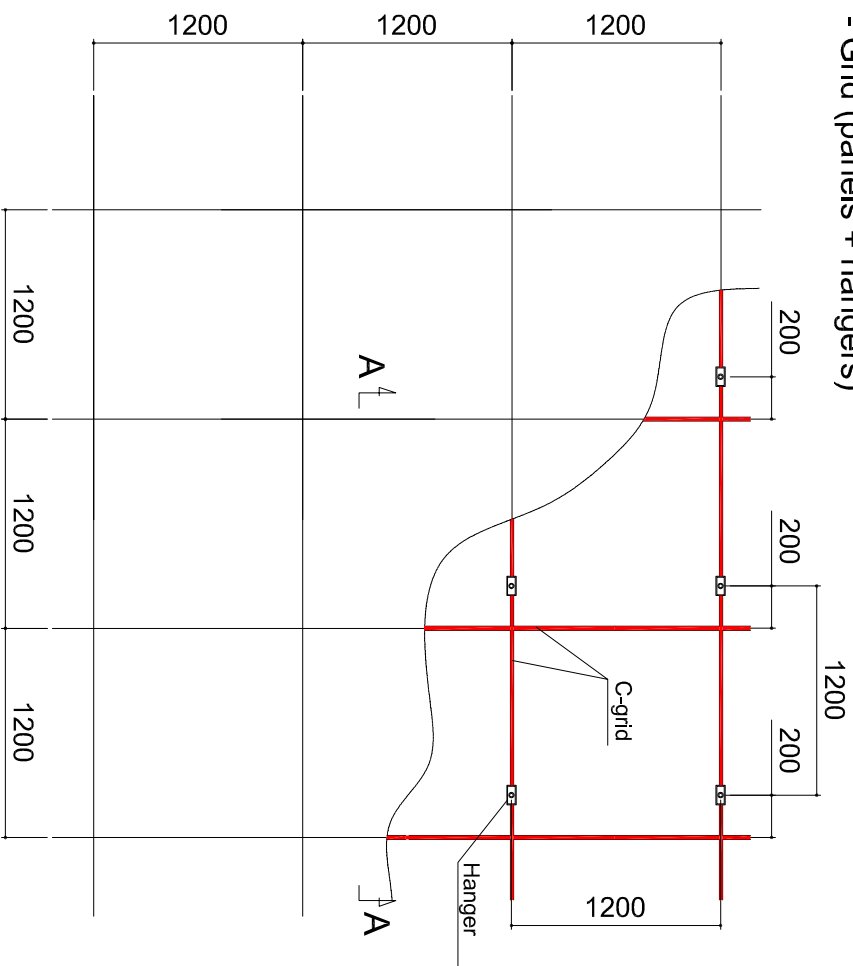

OWAtecta cleanRoom ceilings: D-grid
 - Grid (panels + hangers)

Upper ceiling D-grid

OWAtecta cleanRoom ceilings: C-grid
 - Grid (panels + hangers)

Lower ceiling C-grid