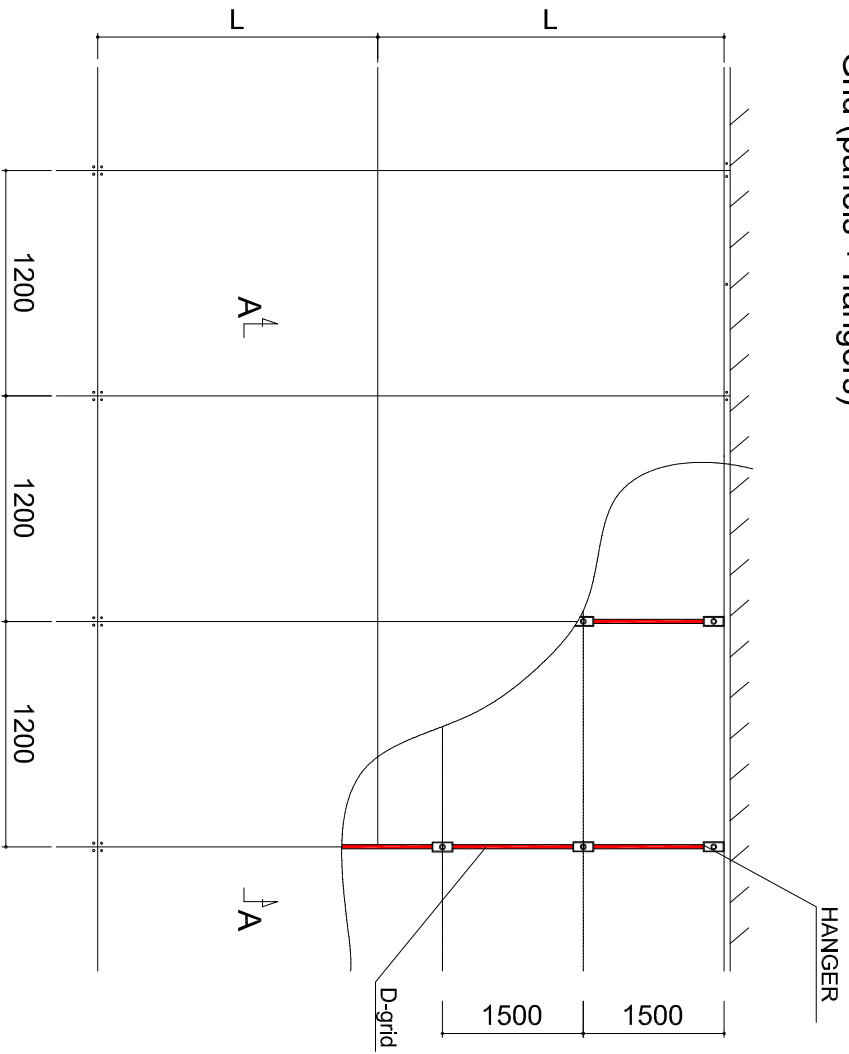

OWAtecta cleanRoom ceilings: D-grid
 - Grid (panels + hangers)

Upper ceiling D-grid

OWAtecta cleanRoom ceilings: C-grid
 - Grid (panels + hangers)

Lower ceiling C-grid