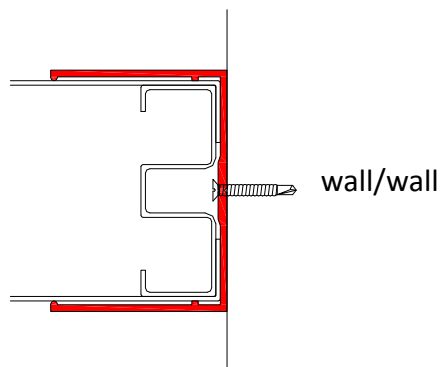

- **Coatings:**

- anodic coating $15 \pm 5 \mu\text{m}$
- powder coating 80 do $100 \mu\text{m}$