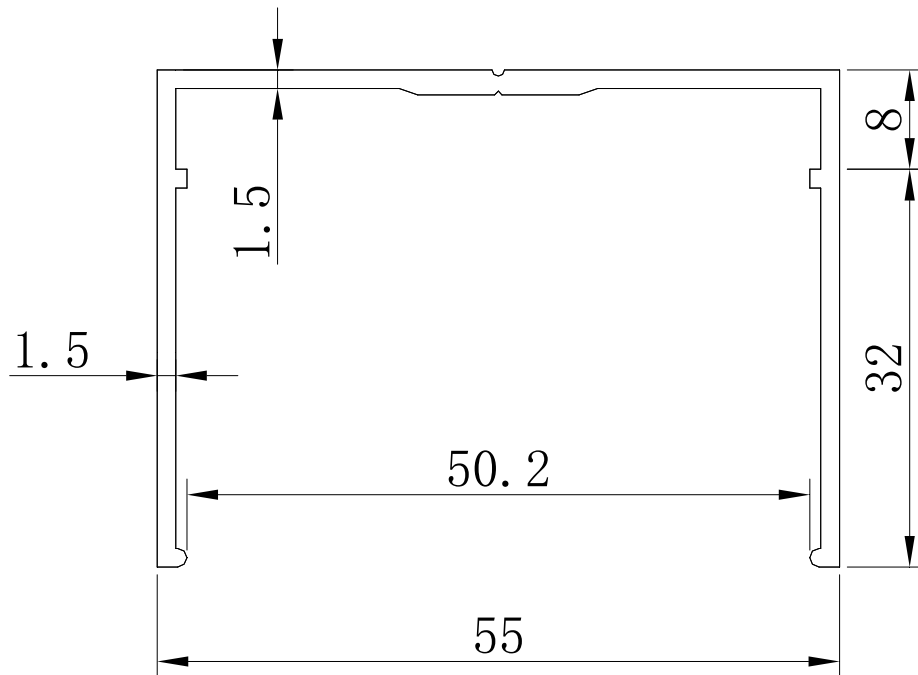

## OWAtecta CleanRoom - Accessories

**System:** U – standard

**Description:** W 7 Aluminium U type profile

**Connection:** wall/floor, wall/ceiling, wall/wall

wall/ceiling

wall/floor

- **Material:** aluminium alloy EN AW-6063 acc. to EN 573-3, metallurgic state T5 acc. to EN 515;