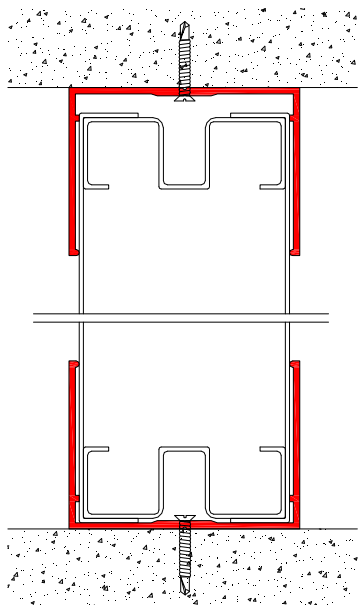

## OWAtecta CleanRoom - Accessories

**System:** U – standard

**Description:** W 7 Aluminium U type profile

**Connection:** wall/floor, wall/ceiling, wall/wall

wall/ceiling

wall/floor

- **Material:** aluminium alloy EN AW-6063 acc. to EN 573-3, metallurgic state T5 acc. to EN 515;