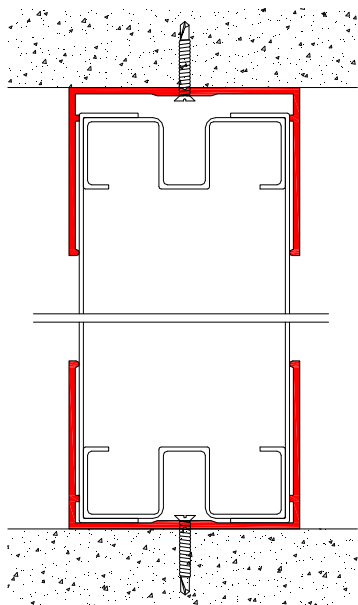

OWAtecta CleanRoom - Accessories

System: U – standard

Description: W 7 Aluminium U type profile

Connection: wall/floor, wall/ceiling, wall/wall

wall/ceiling

wall/floor

- **Material:** aluminium alloy EN AW-6063 acc. to EN 573-3, metallurgic state T5 acc. to EN 515;

- **Coatings:**

- anodic coating $15 \pm 5 \mu\text{m}$
- powder coating 80 do $100 \mu\text{m}$

wall/wall