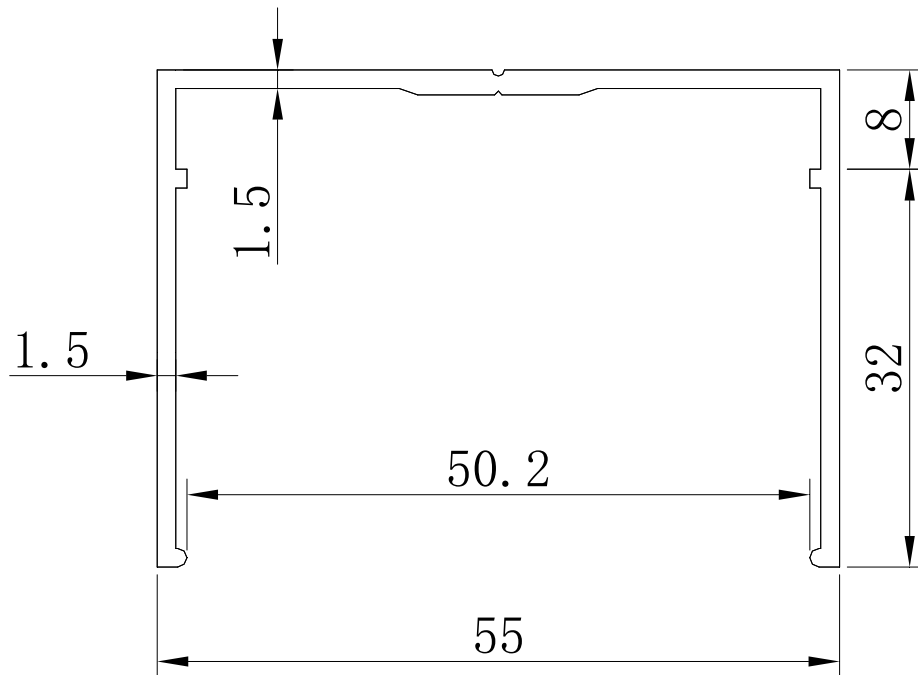

OWAtecta CleanRoom - Accessories

System: U – standard

Description: W 7 Aluminium U type profile

Connection: wall/floor, wall/ceiling, wall/wall

wall/ceiling

wall/floor

- **Material:** aluminium alloy EN AW-6063 acc. to EN 573-3, metallurgic state T5 acc. to EN 515;